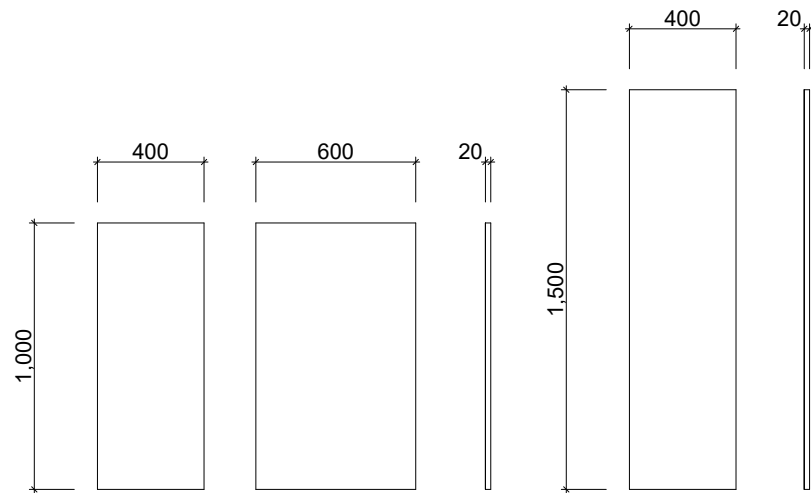

# MIRRORS

Jazz

36mm deep with lighting.

Waste size: Acrylic = 40mm, Ceramic = 32mm, Sculptured Marble = 32mm  
Note: Where left or right hand options are available please specify or else cabinets will be supplied as per these drawings.  
NOTE: All vanity top and basin sizes are nominal only. E&OE