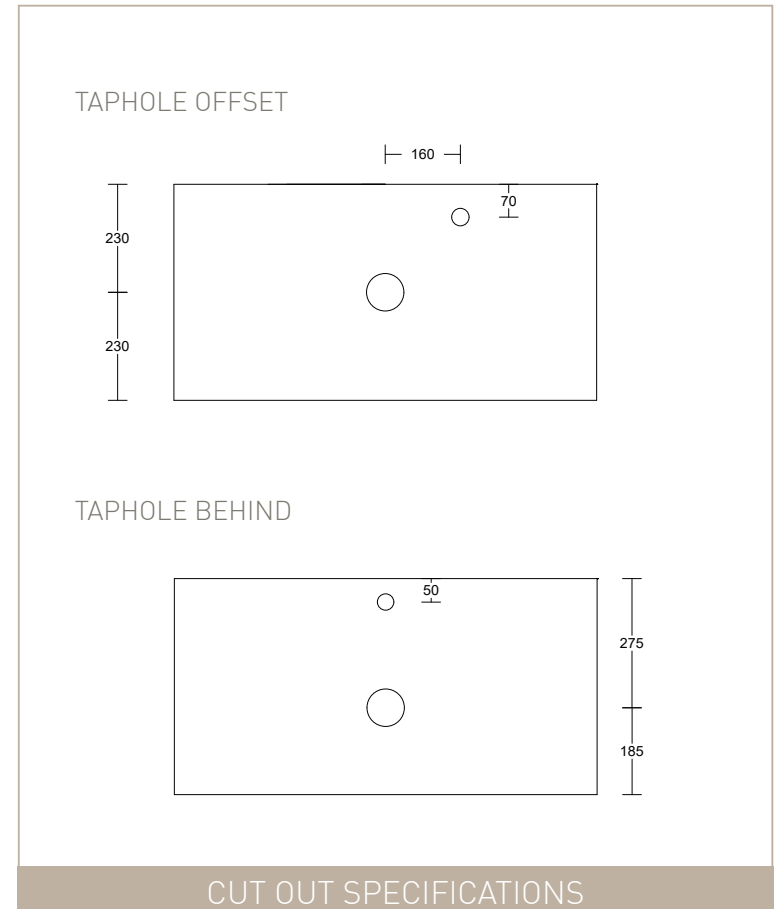

ALLURE

WG = White Gloss Available | RRP \$220

WM = White Matt Available | RRP \$364

BM = Black Matt Available | RRP \$364

NOTE: Waste not included