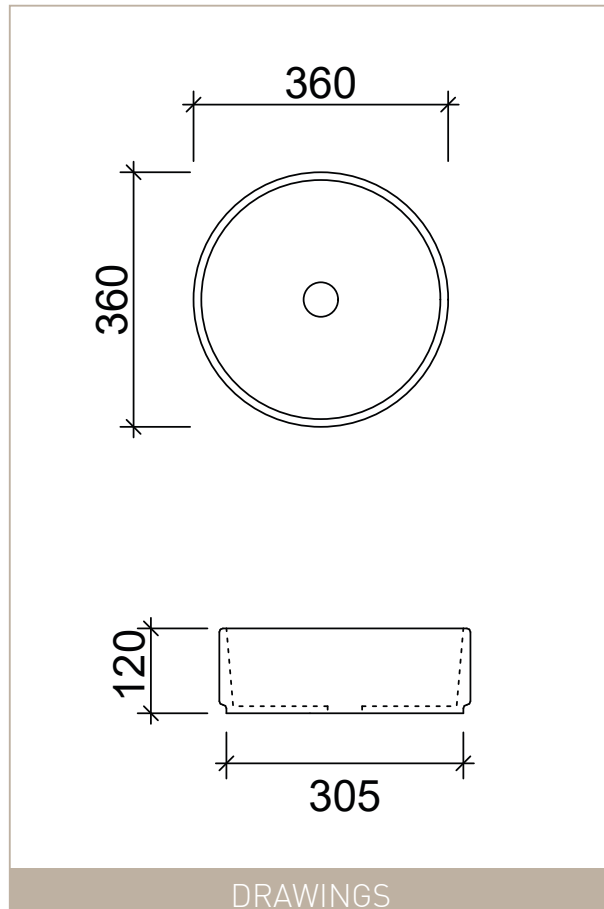

ALLURE

WG = White Gloss Available | RRP \$220

WM = White Matt Available | RRP \$364

BM = Black Matt Available | RRP \$364

NOTE: Waste not included