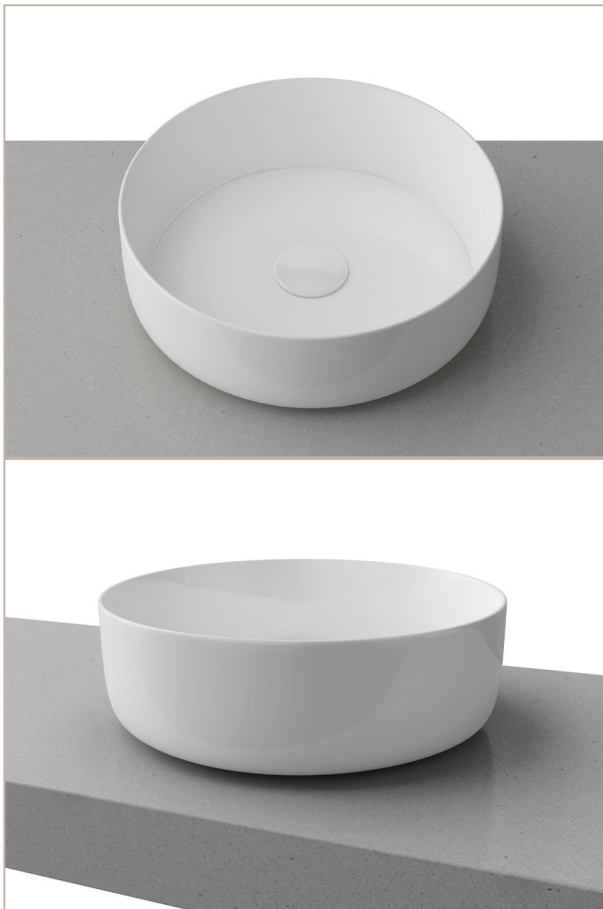

ALLURE

WG = White Gloss Available | RRP \$220

WM = White Matt Available | RRP \$364

BM = Black Matt Available | RRP \$364

NOTE: Waste not included