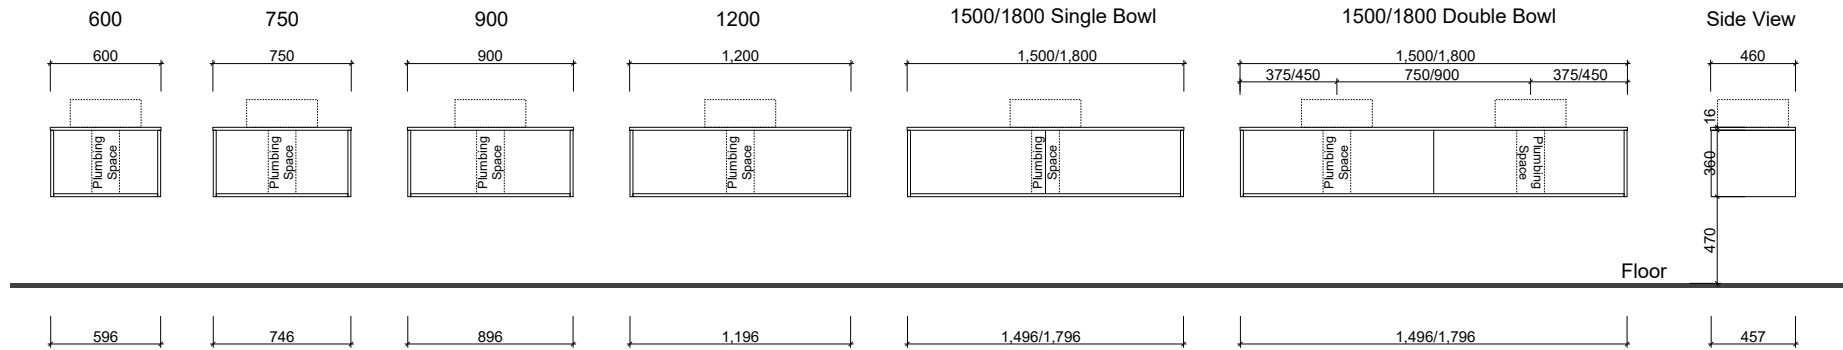

## Wall Hung

## Floor Standing

Drawer cutout 150mm

**Waste size:** Acrylic = 40mm, Ceramic = 32mm, Sculptured Marble = 32mm

**Note:** Where left or right hand options are available please specify or else cabinets will be supplied as per these drawings. All vanity top and basin sizes are nominal only. E&OE