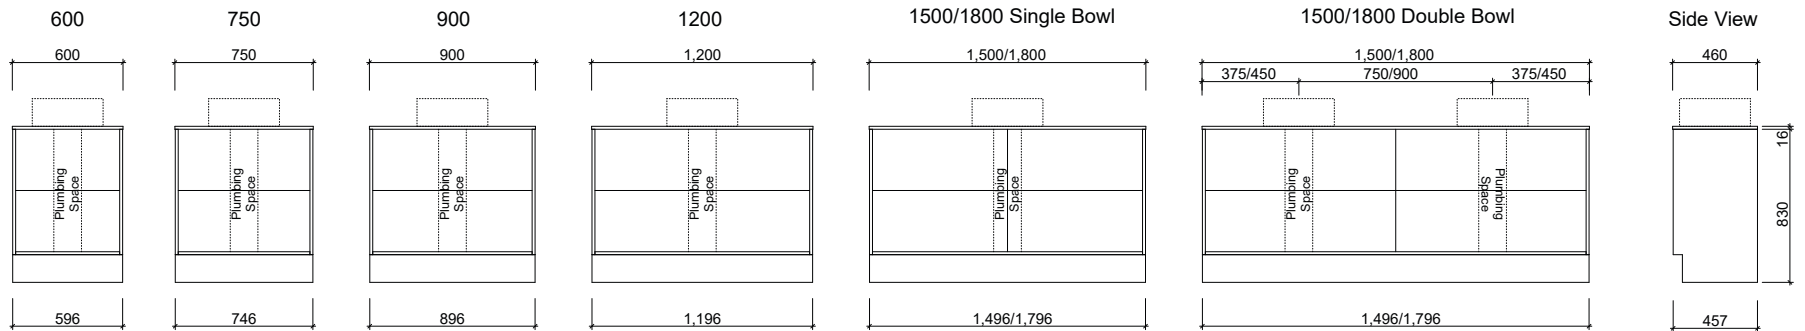

## Wall Hung

## Floor Standing

Drawer cutout 150mm

**Waste size:** Acrylic = 40mm, Ceramic = 32mm, Sculptured Marble = 32mm

**Note:** Where left or right hand options are available please specify or else cabinets will be supplied as per these drawings. All vanity top and basin sizes are nominal only. E&OE