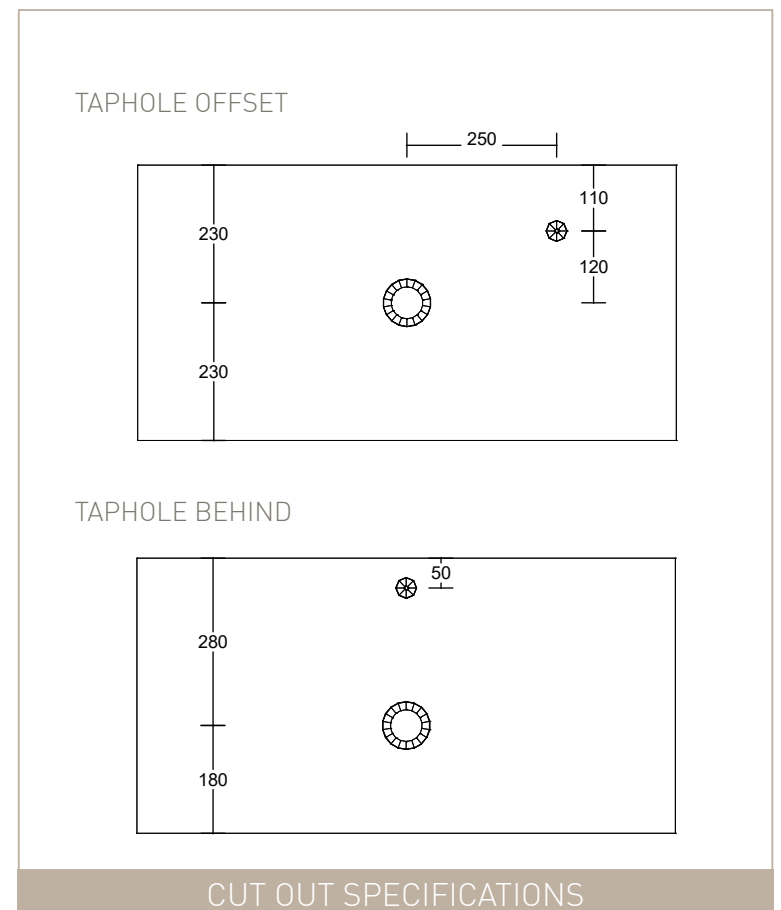

FEATHER

WG = White Gloss Available | RRP \$220

WM = White Matt Available | RRP \$364

BM = Black Matt Available | RRP \$364

NOTE: Waste not included