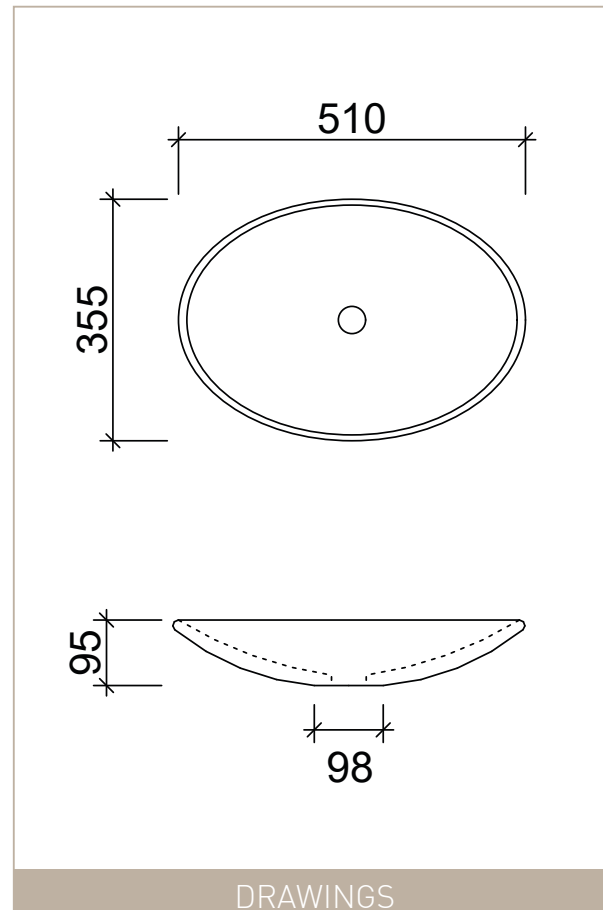

FEATHER

WG = White Gloss Available | RRP \$220

WM = White Matt Available | RRP \$364

BM = Black Matt Available | RRP \$364

NOTE: Waste not included