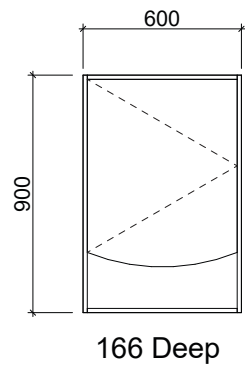

SHAVERS

Pure Bliss

NOTE: When ordering please specify hinge side.

Waste size: Acrylic = 40mm, Ceramic = 32mm, Sculptured Marble = 32mm

Note: Where left or right hand options are available please specify or else cabinets will be supplied as per these drawings. All vanity top and basin sizes are nominal only. E&OE