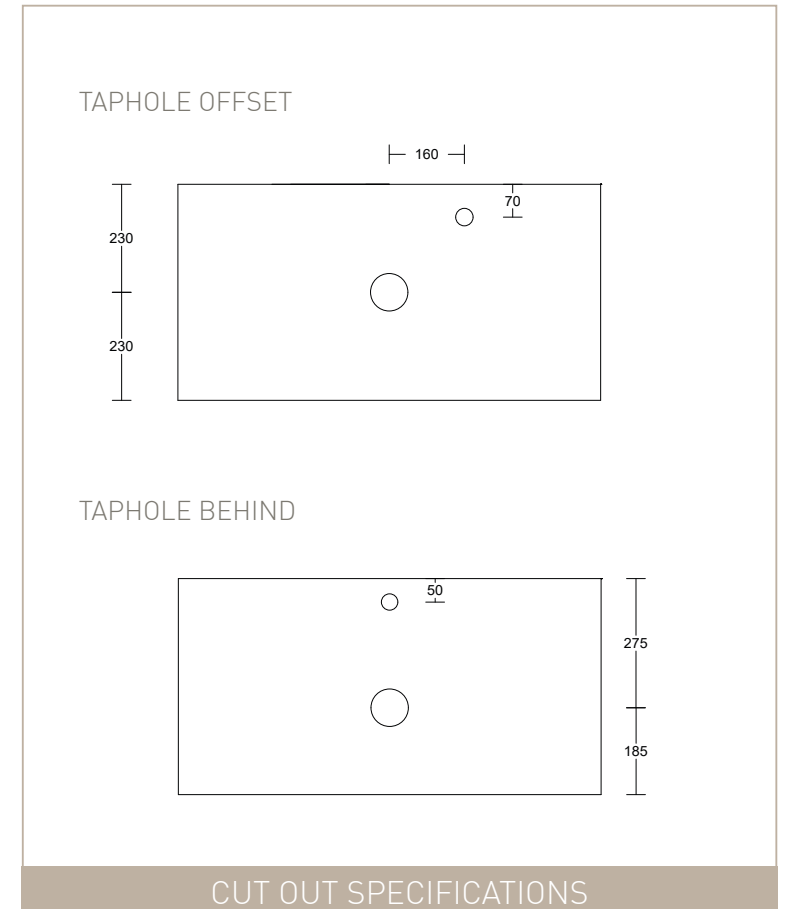

# DIAMOND - Pattern Finish

**WG** = White Gloss Available | **RRP \$220**

NOTE: Waste not included