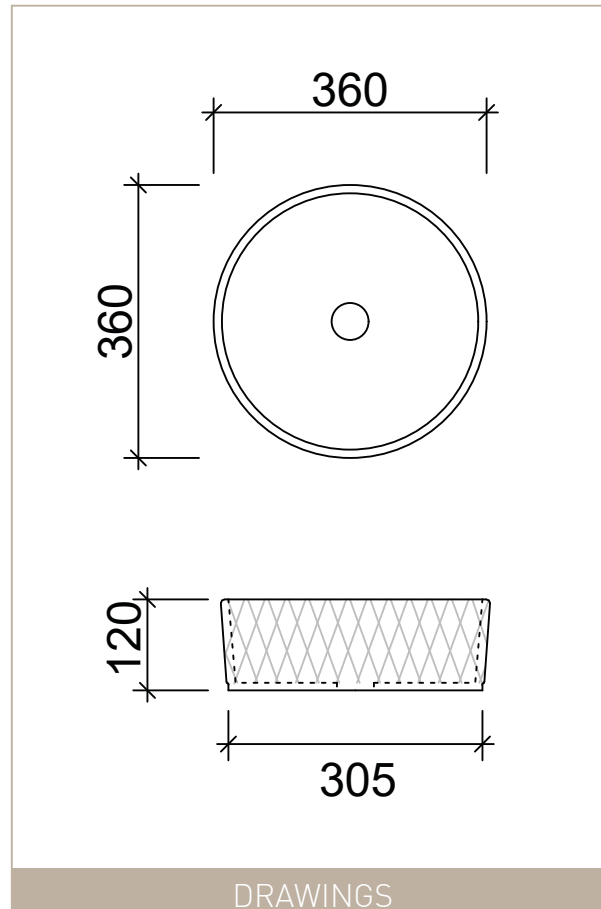

# DIAMOND - Pattern Finish

**WG** = White Gloss Available | **RRP \$220**

NOTE: Waste not included