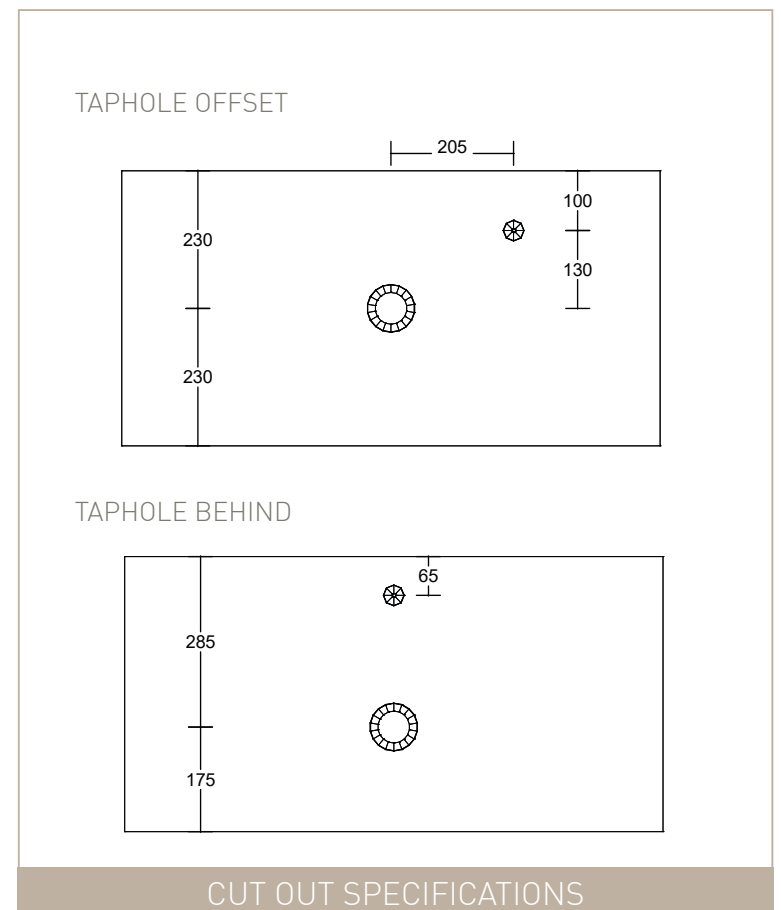

ELITE

WG = White Gloss Available | RRP \$220

WM = White Matt Available | RRP \$364

BM = Black Matt Available | RRP \$364

NOTE: Waste not included