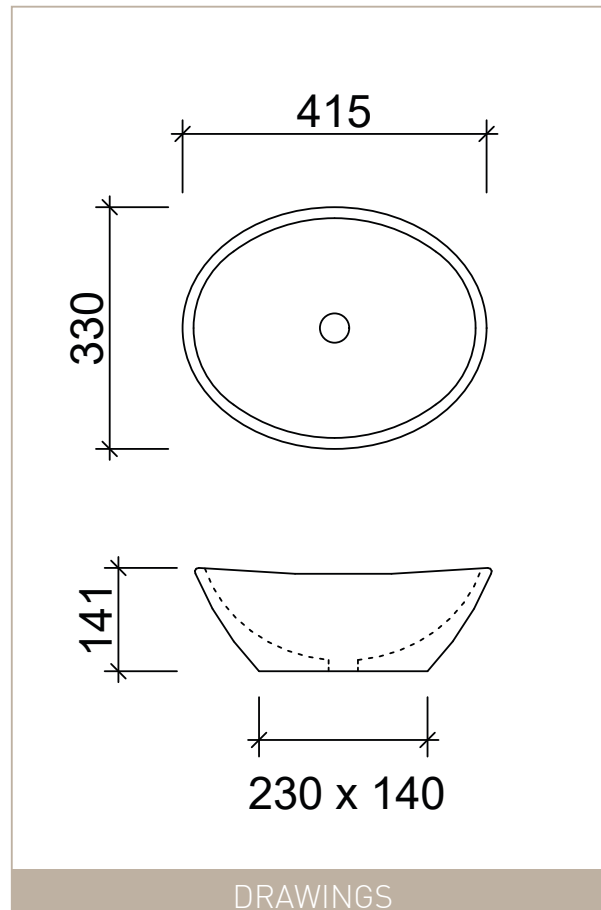

ELITE

WG = White Gloss Available | RRP \$220

WM = White Matt Available | RRP \$364

BM = Black Matt Available | RRP \$364

NOTE: Waste not included