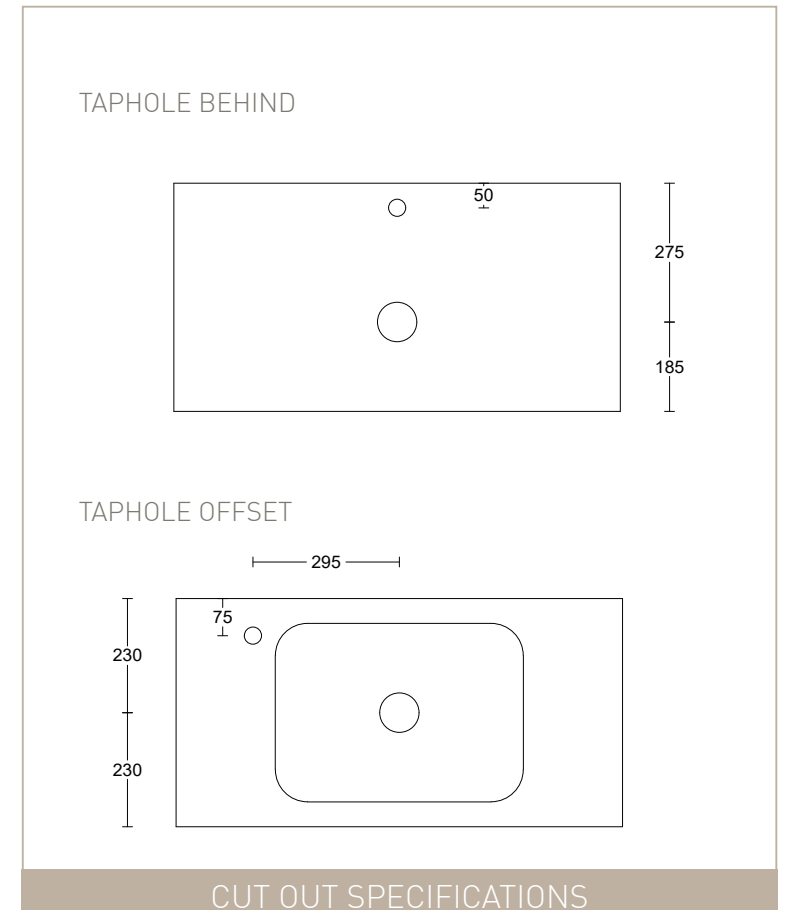

ENCHANT

WG = White Gloss Available | **RRP \$220** **WM** = White Matt Available | **RRP \$364** **BM** = Black Matt Available | **RRP \$364** **GM** = Grey Matt Available | **RRP \$364**

NOTE: Waste not included