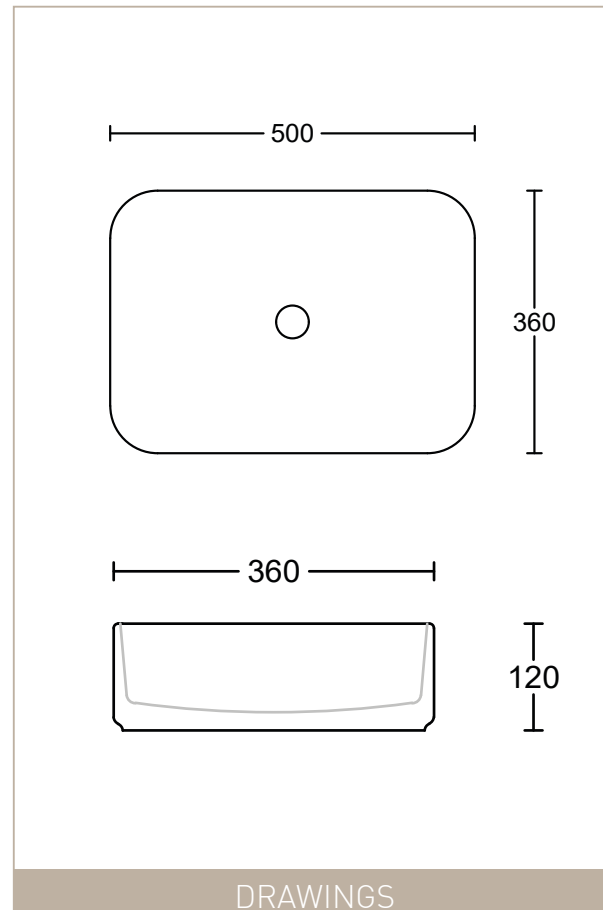

ENCHANT

WG = White Gloss Available | **RRP \$220** **WM** = White Matt Available | **RRP \$364** **BM** = Black Matt Available | **RRP \$364** **GM** = Grey Matt Available | **RRP \$364**

NOTE: Waste not included