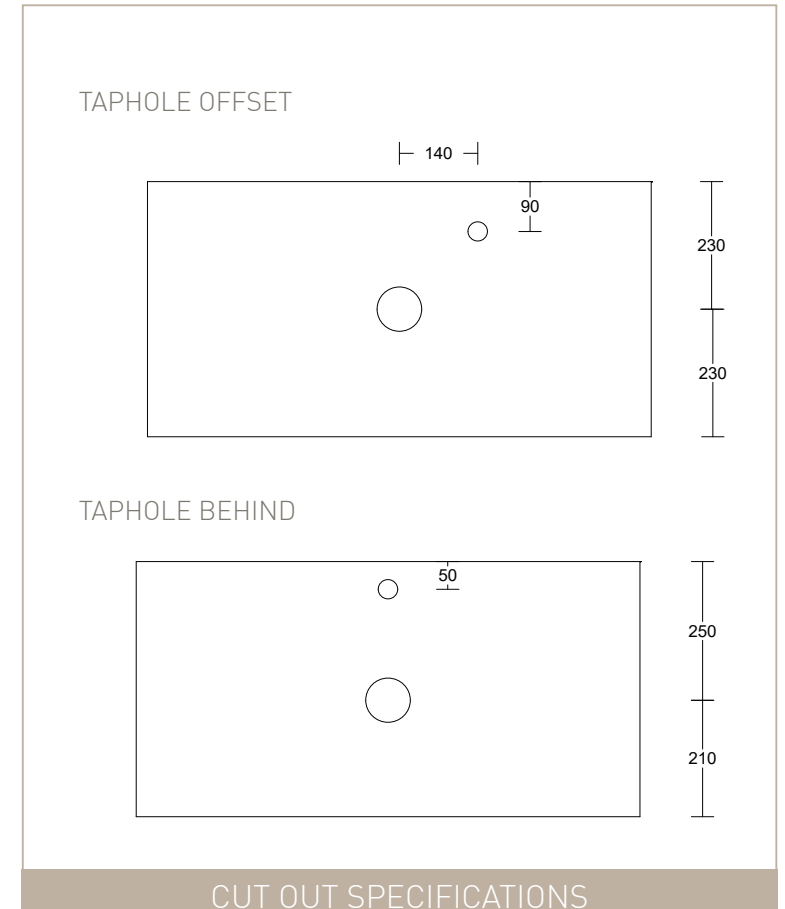

GEM

WG = White Gloss Available | RRP \$220

NOTE: Waste not included