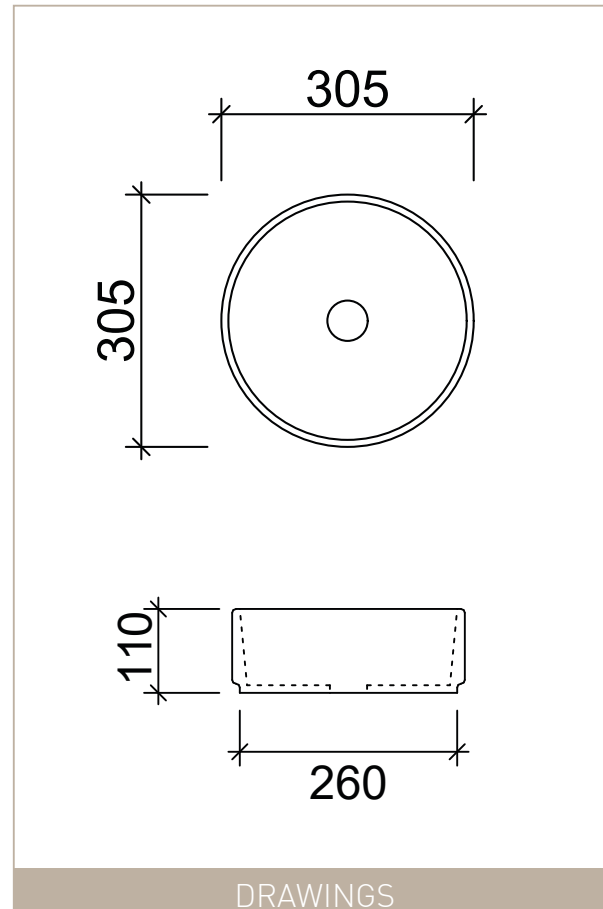

GEM

WG = White Gloss Available | RRP \$220

NOTE: Waste not included