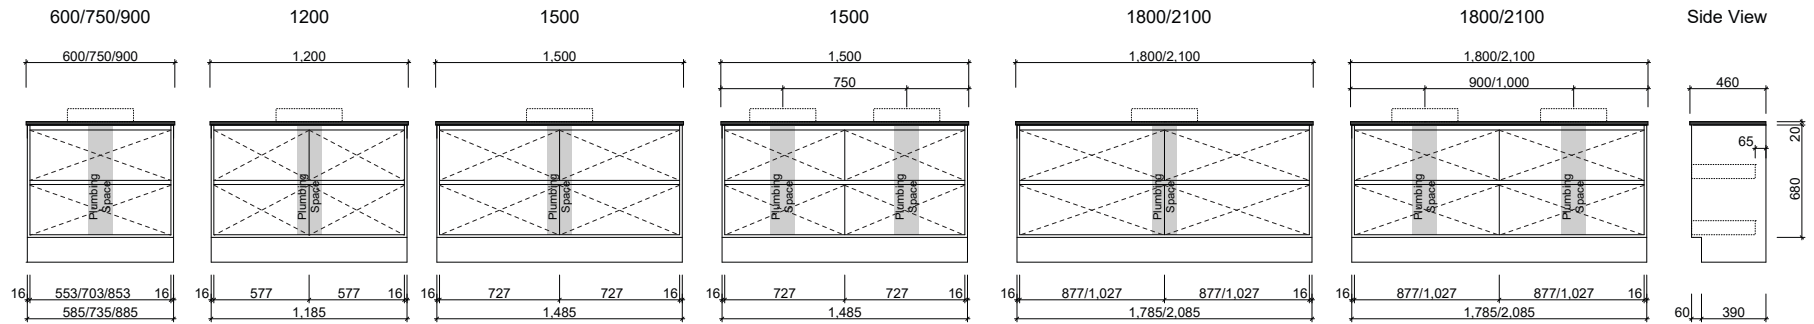

GRANGE

Wall Hung

Drawer Cutout for Plumbing = 150mm

Floor Standing

Drawer Cutout for Plumbing = 150mm

Waste size: Acrylic = 40mm, Ceramic = 32mm, Sculptured Marble = 32mm

Note: Where left or right hand options are available please specify or else cabinets will be supplied as per these drawings. All vanity top and basin sizes are nominal only. E&OE