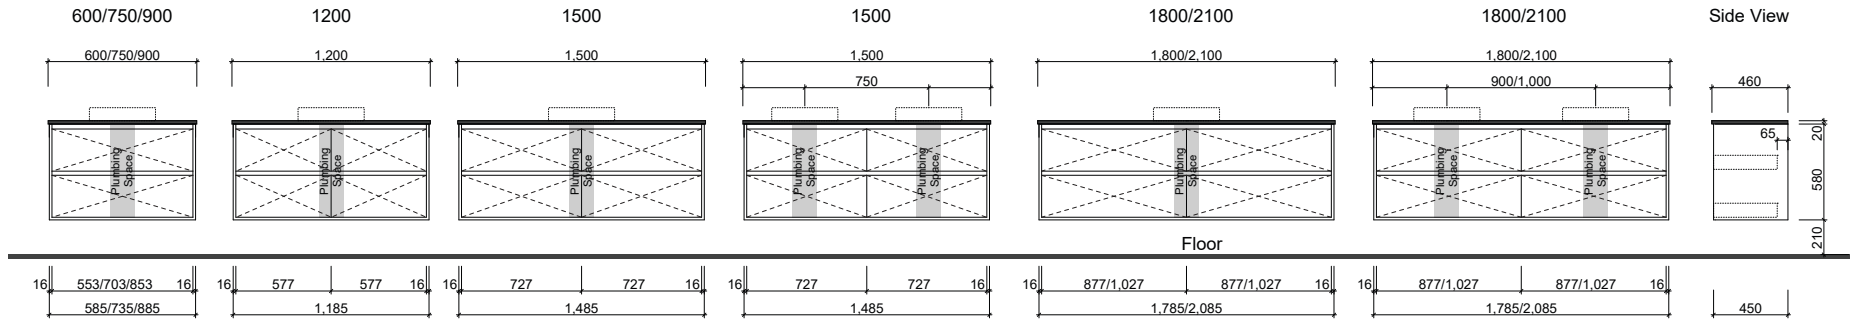

GRANGE

Wall Hung

Drawer Cutout for Plumbing = 150mm

Floor Standing

Drawer Cutout for Plumbing = 150mm

Waste size: Acrylic = 40mm, Ceramic = 32mm, Sculptured Marble = 32mm

Note: Where left or right hand options are available please specify or else cabinets will be supplied as per these drawings. All vanity top and basin sizes are nominal only. E&OE