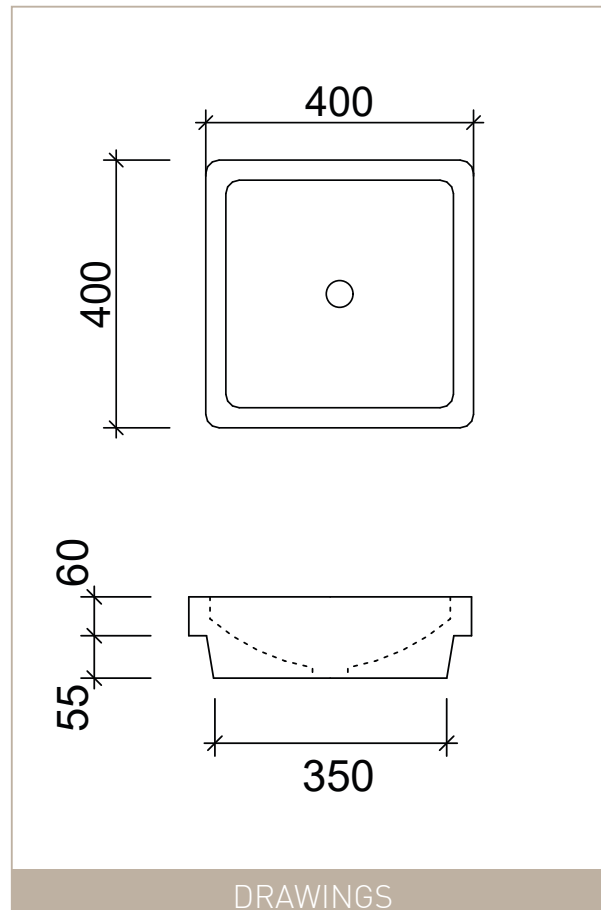

# MODEX

**WG** = White Gloss Available | RRP \$220

Inset. Offset or wall mounted tapware required

CUT OUT SPECIFICATIONS

DRAWINGS

NOTE: Waste not included