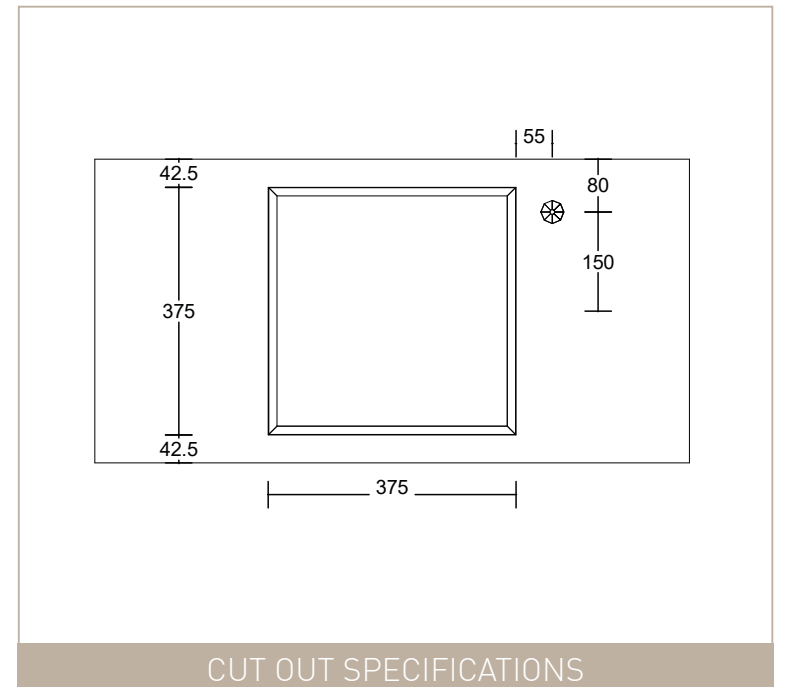

# MODEX

**WG** = White Gloss Available | RRP \$220

Inset. Offset or wall mounted tapware required

CUT OUT SPECIFICATIONS

DRAWINGS

NOTE: Waste not included