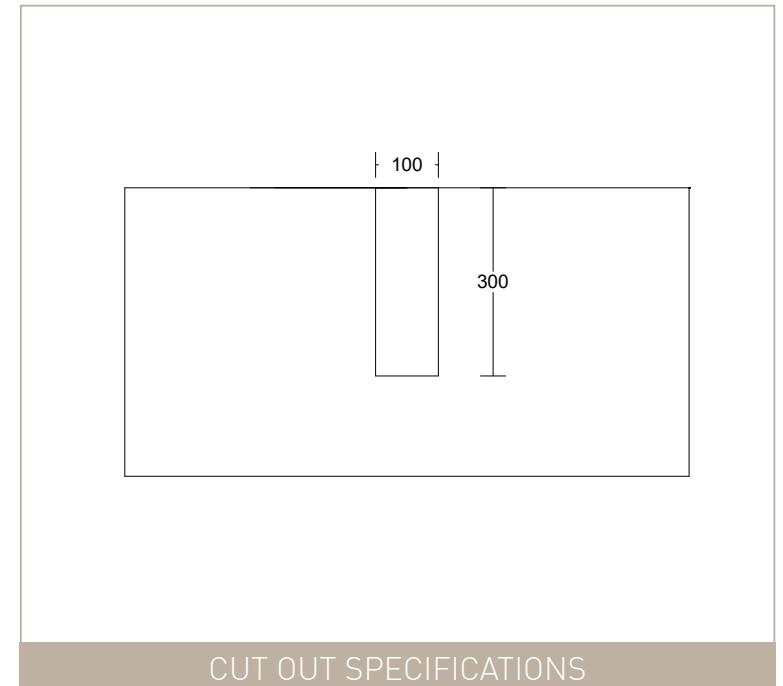

ICONIC 420

WG = White Gloss Available | RRP \$220

NOTE: Waste not included