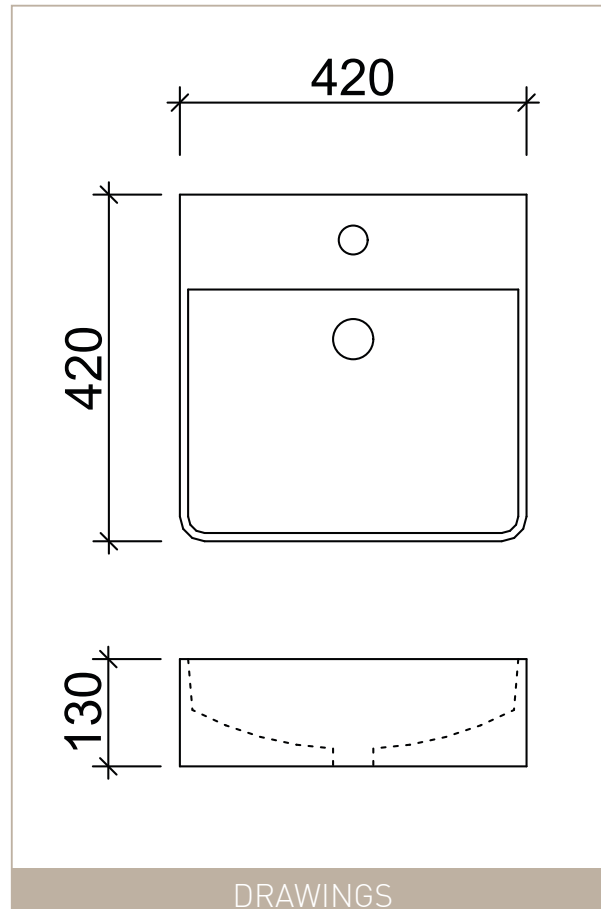

ICONIC 420

WG = White Gloss Available | RRP \$220

NOTE: Waste not included