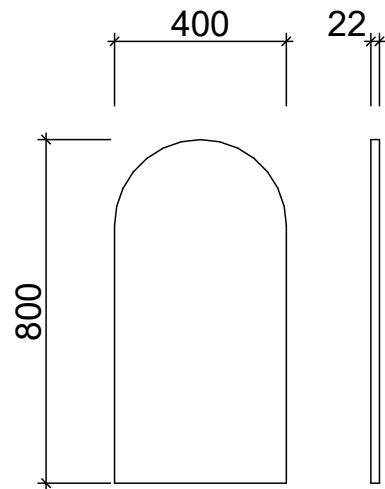

# MIRRORS

Church

40mm deep with lighting.

Waste size: Acrylic = 40mm, Ceramic = 32mm, Sculptured Marble = 32mm  
Note: Where left or right hand options are available please specify or else cabinets will be supplied as per these drawings.  
NOTE: All vanity top and basin sizes are nominal only. E&OE